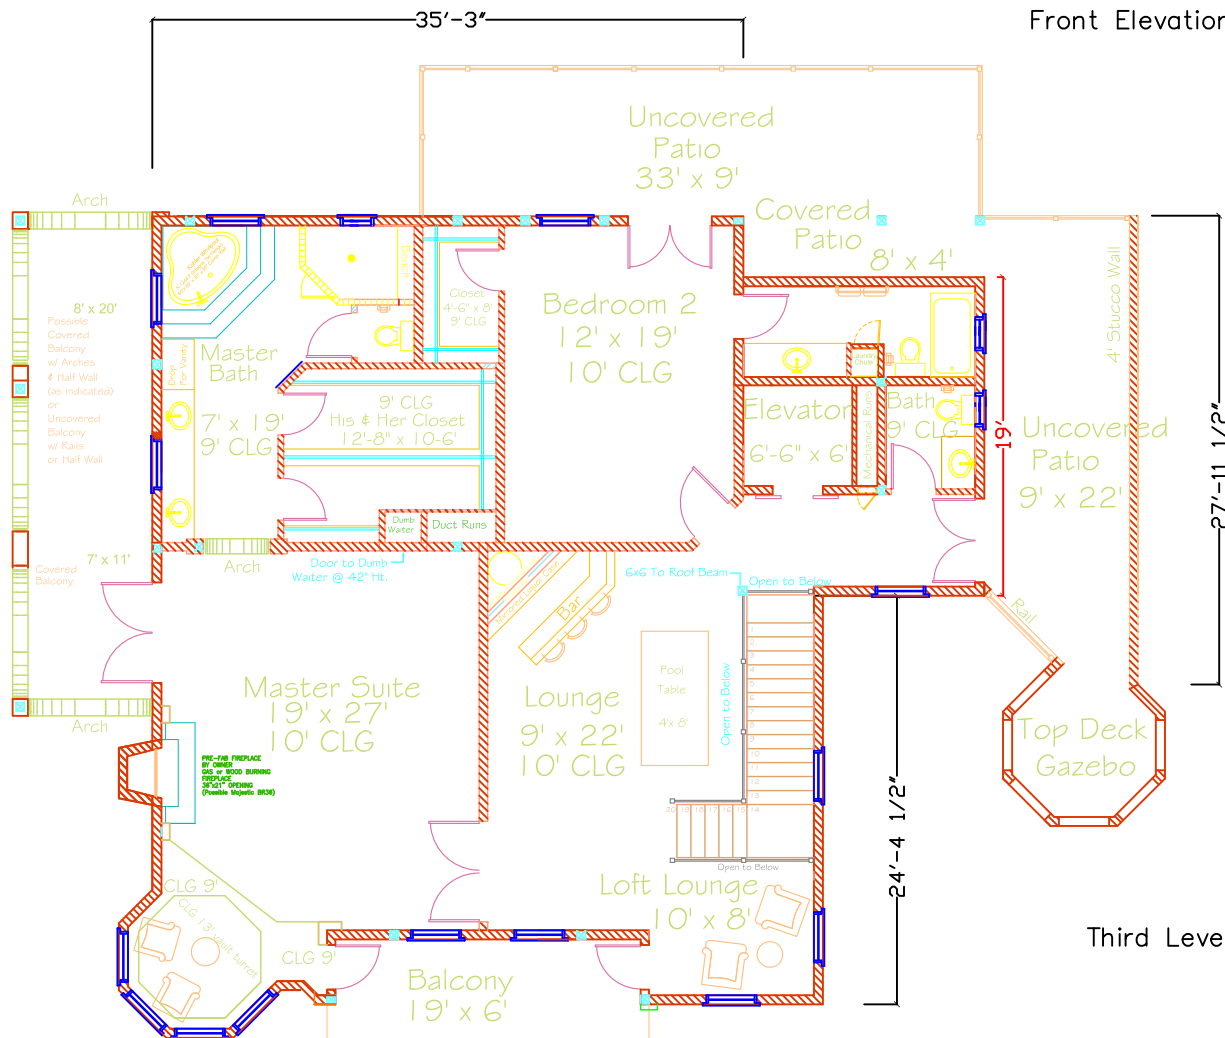

Front Elevation

Third Level

SHEET
2 of 2
PLAN
36

GREEN SENSE BUILDER, INC.
101 W. McKnight Way Suite B4
Grass Valley, CA 95949
Tel: 530-477-1504

P5432-B5
El Dorado

© Copyright 2011