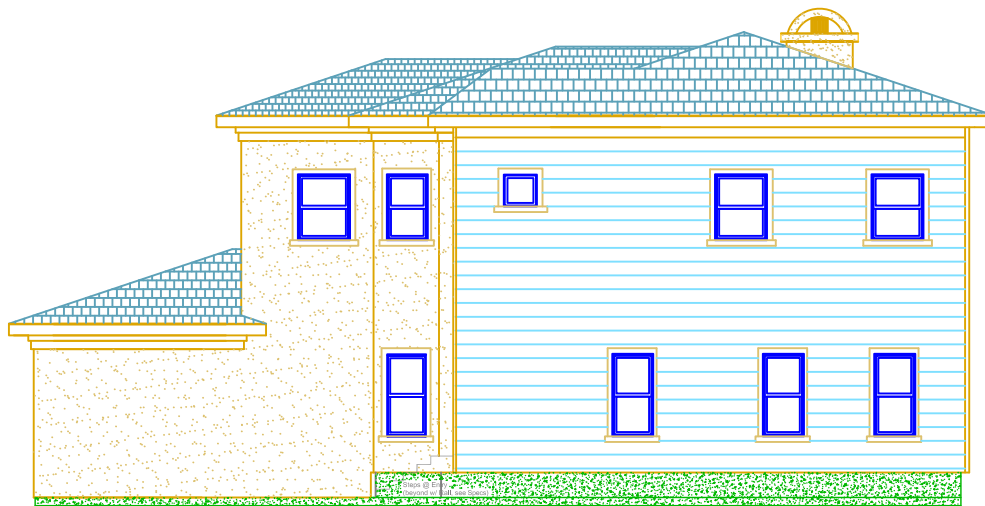

SHEET
1 of 2
PLAN
33

GREEN SENSE BUILDER, INC.
101 W. McKnight Way Suite B4
Grass Valley, CA 95949
Tel: 530-477-1504

P3000-B4
Oakland Hills

© Copyright 2011

Rear Elevation

Right Elevation

Front Elevation

SHEET
2 of 2
PLAN
33