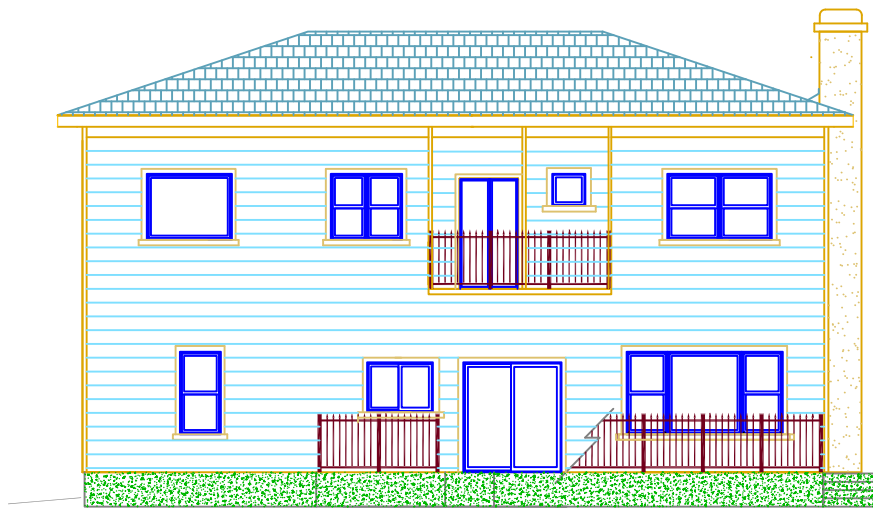

SHEET
1 of 2
PLAN
33

GREEN SENSE BUILDER, INC.
101 W. McKnight Way Suite B4
Grass Valley, CA 95949
Tel: 530-477-1504

P3000-B4
Oakland Hills

© Copyright 2011

Rear Elevation

Right Elevation

Front Elevation

SHEET
2 of 2
PLAN
33