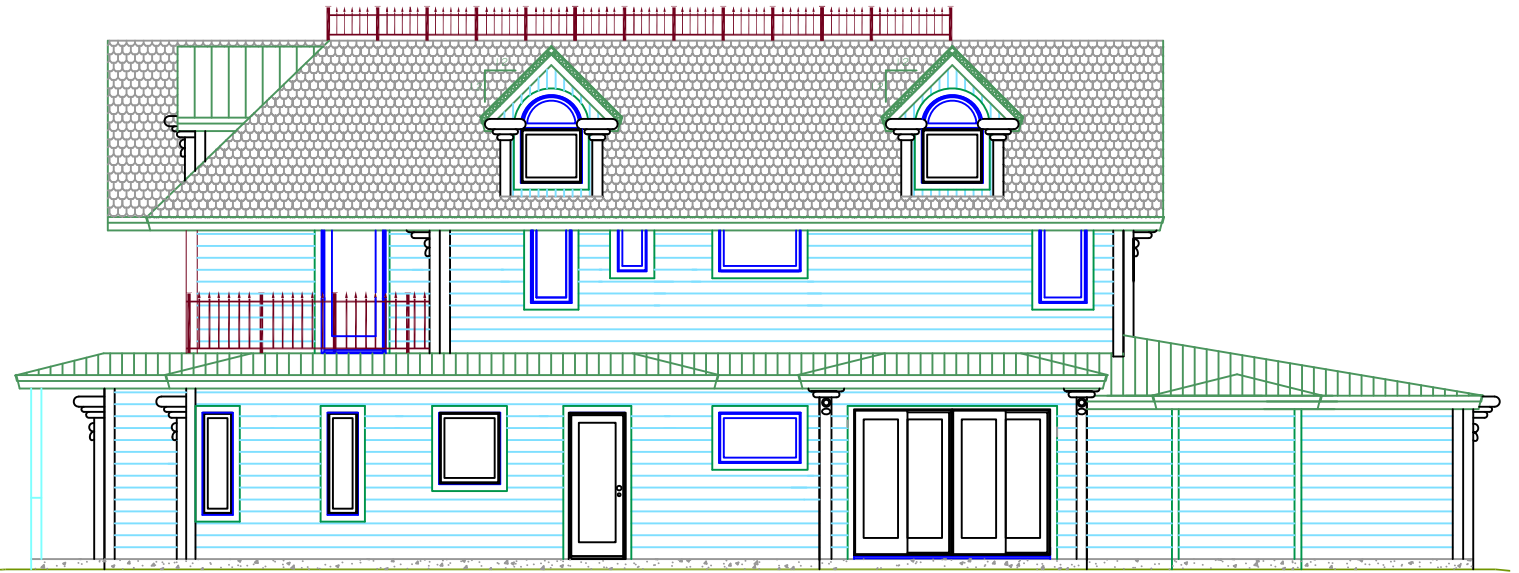

SECOND FLOOR PLAN

MAIN FLOOR PLAN AThERTON VICTORIAN
2600 total sq. ft.

SHEET
1 of 2
PLAN
30

GREEN SENSE BUILDER, INC.
101 W. McKnight Way Suite B4
Grass Valley, CA 95949
Tel: 530-477-1504

P2600-B4
Atherton Victorian

© Copyright 2011

LEFT ELEVATION — ATHERTON VICTORIAN

FRONT ELEVATION — ATHERTON VICTORIAN

SHEET
2 of 2
PLAN
30

GREEN SENSE BUILDER, INC.
101 W. McKnight Way Suite B4
Grass Valley, CA 95949
Tel: 530-477-1504