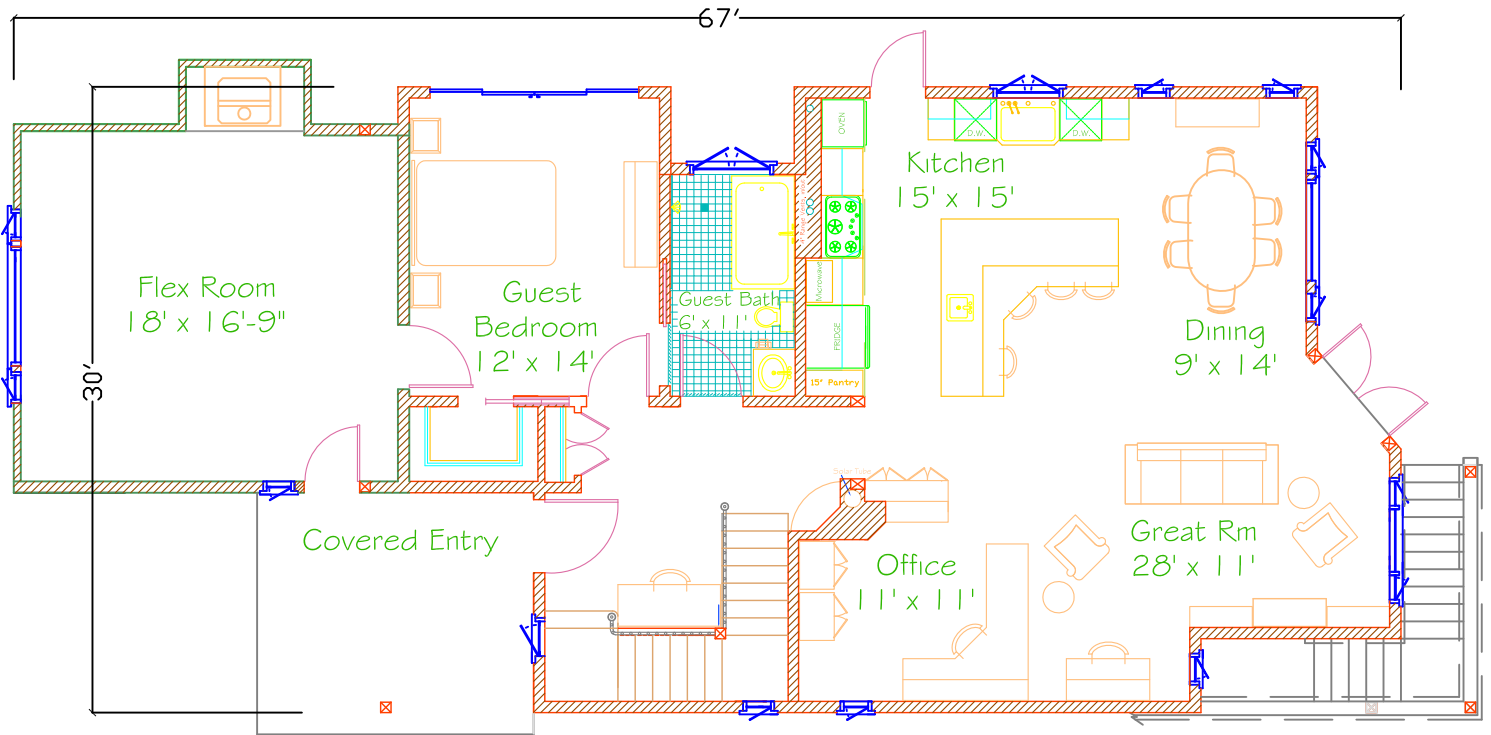

SECOND FLOOR PLAN

MAIN FLOOR PLAN AThERTON VICTORIAN
2600 total sq. ft.

SHEET
1 of 2
PLAN
30

GREEN SENSE BUILDER, INC.
101 W. McKnight Way Suite B4
Grass Valley, CA 95949
Tel: 530-477-1504

P2600-B4
Atherton Victorian

© Copyright 2011

LEFT ELEVATION — ATHERTON VICTORIAN

FRONT ELEVATION — ATHERTON VICTORIAN

SHEET
2 of 2
PLAN
30

GREEN SENSE BUILDER, INC.
101 W. McKnight Way Suite B4
Grass Valley, CA 95949
Tel: 530-477-1504