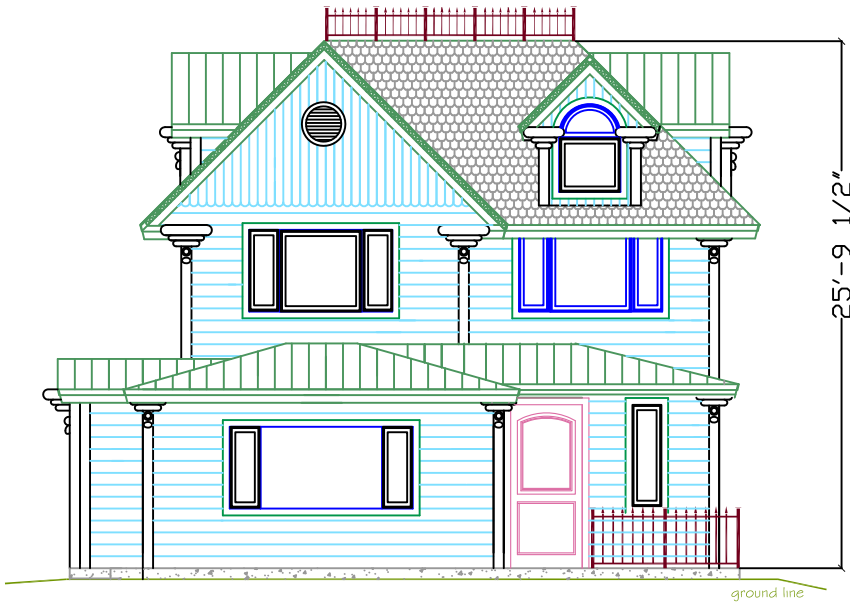

SECOND FLOOR PLAN

MAIN FLOOR PLAN AThERTON VICTORIAN
2600 total sq. ft.

SHEET
1 of 2
PLAN
30

GREEN SENSE BUILDER, INC.
101 W. McKnight Way Suite B4
Grass Valley, CA 95949
Tel: 530-477-1504

P2600-B4
Atherton Victorian

© Copyright 2011

LEFT ELEVATION — ATHERTON VICTORIAN

FRONT ELEVATION — ATHERTON VICTORIAN

SHEET
2 of 2
PLAN
30

GREEN SENSE BUILDER, INC.
101 W. McKnight Way Suite B4
Grass Valley, CA 95949
Tel: 530-477-1504