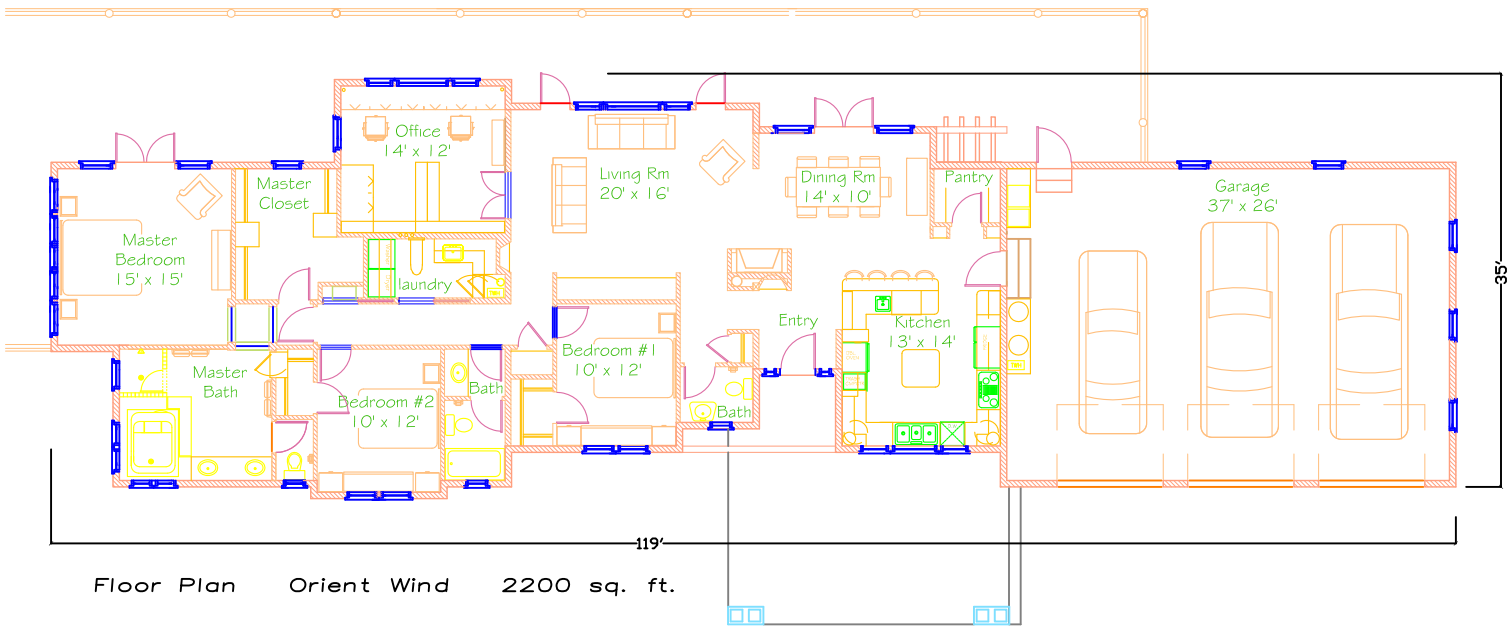

Front Elevation Orient Wind

Floor Plan Orient Wind 2200 sq. ft.

SHEET
1 of 1
PLAN
25

GREEN SENSE BUILDER, INC.
101 W. McKnight Way Suite B4
Grass Valley, CA 95949
Tel: 530-477-1504

P2200-B3
Orient Wind

© Copyright 2011