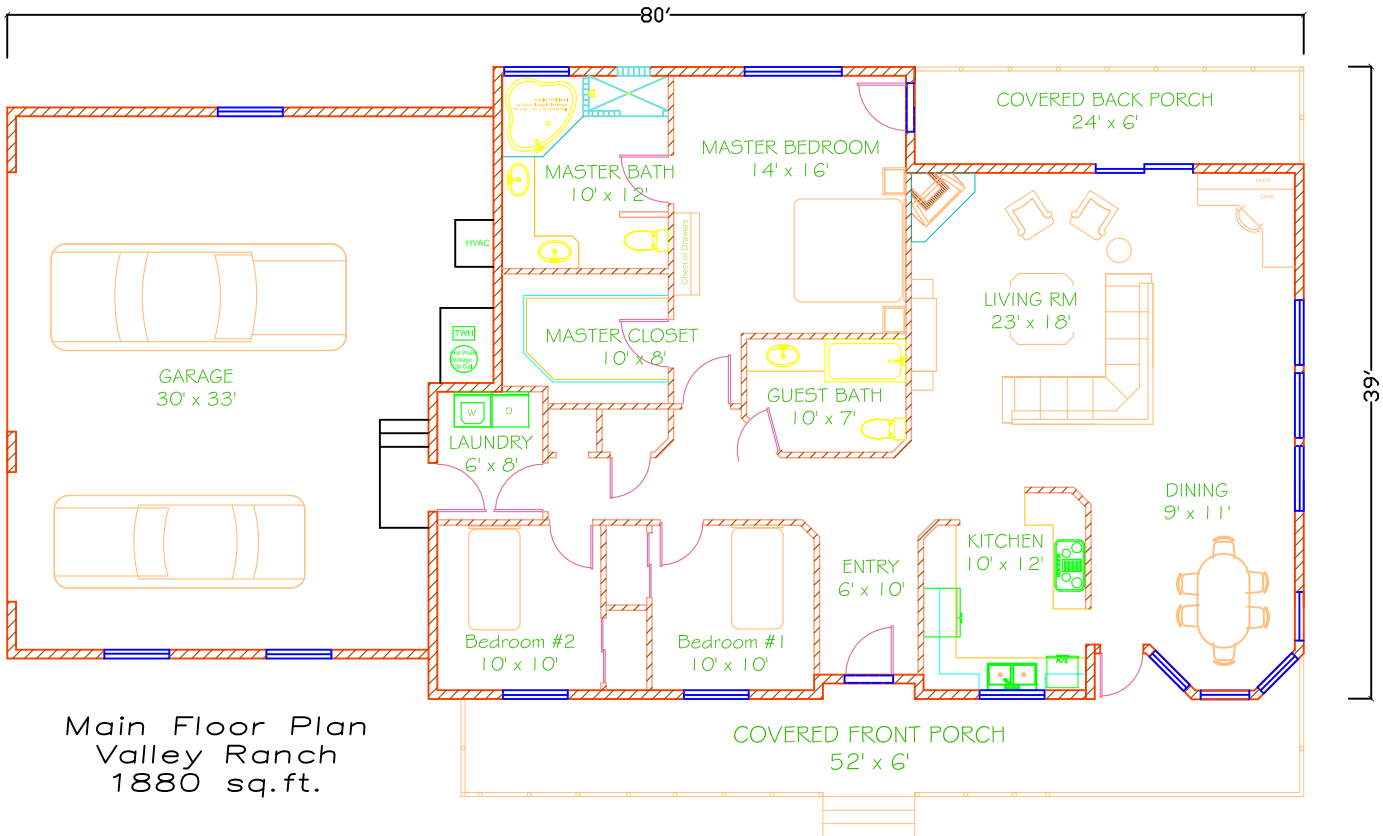

Right Elevation
Valley Ranch

Front Elevation
Valley Ranch

Main Floor Plan
Valley Ranch
1880 sq.ft.

SHEET
1 of 1
PLAN
17

GREEN SENSE BUILDER, INC.
101 W. McKnight Way Suite B4
Grass Valley, CA 95949
Tel: 530-477-1504

P1880-B3
Valley Ranch

© Copyright 2011