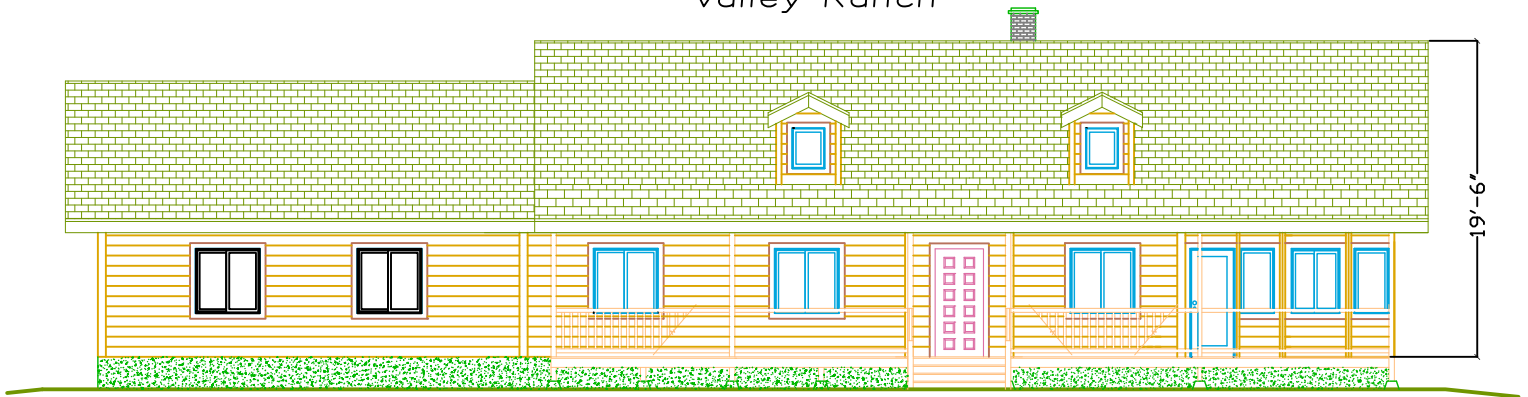

Right Elevation
Valley Ranch

Front Elevation
Valley Ranch

Main Floor Plan
Valley Ranch
1880 sq.ft.

SHEET
1 of 1
PLAN
17

GREEN SENSE BUILDER, INC.
101 W. McKnight Way Suite B4
Grass Valley, CA 95949
Tel: 530-477-1504