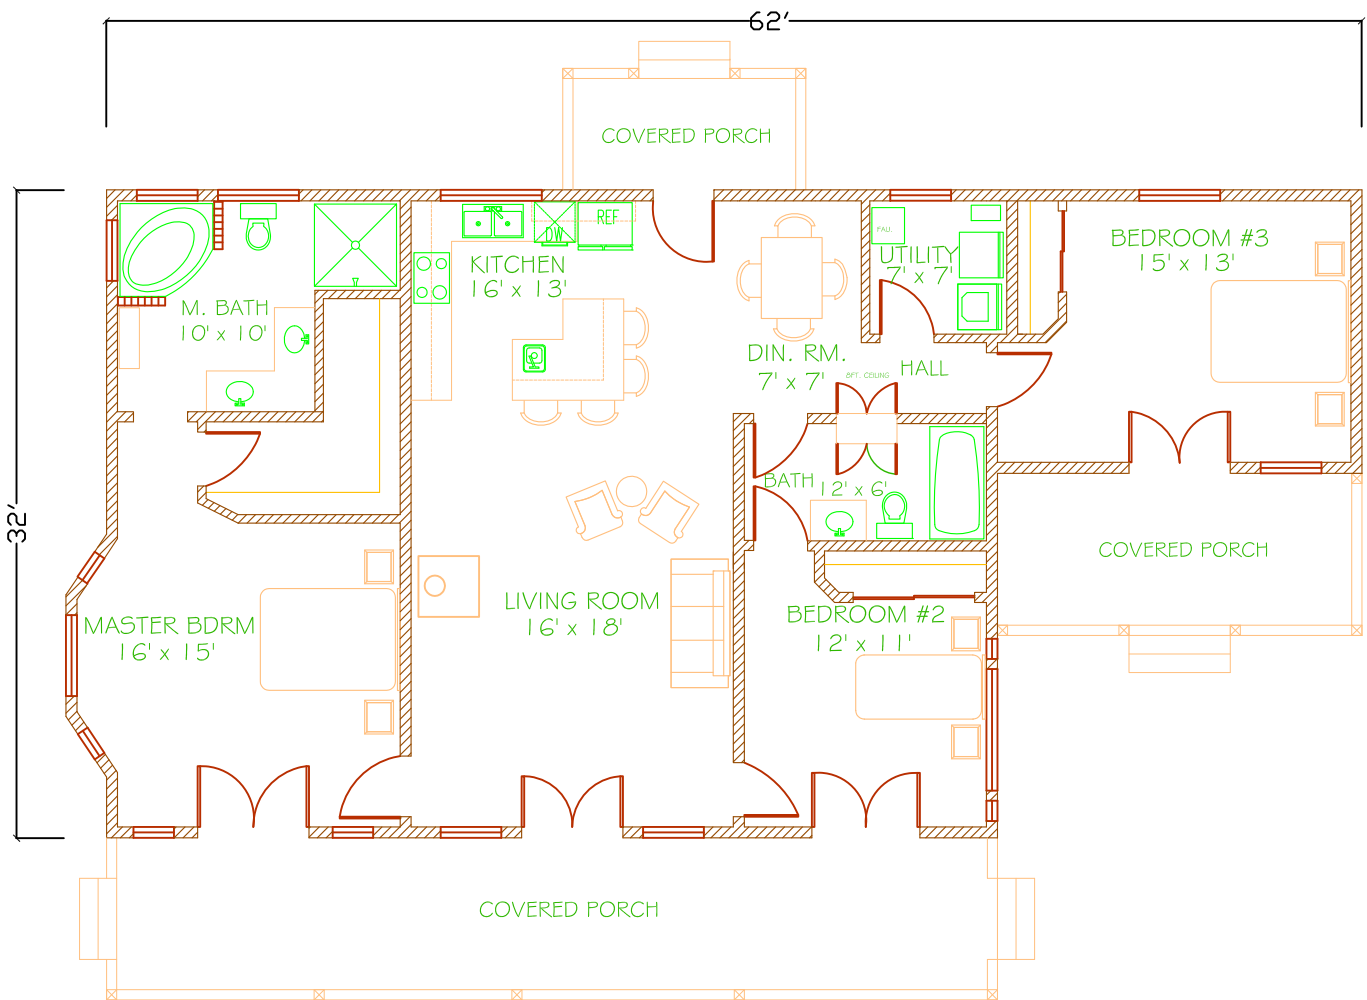

Front View

Floor Plan
Ridge View
1678 sq.ft.

SHEET
1 of 1
PLAN
13

GREEN SENSE BUILDER, INC.
101 W. McKnight Way Suite B4
Grass Valley, CA 95949
Tel: 530-477-1504

P1678-B3
Ridge View

© Copyright 2011