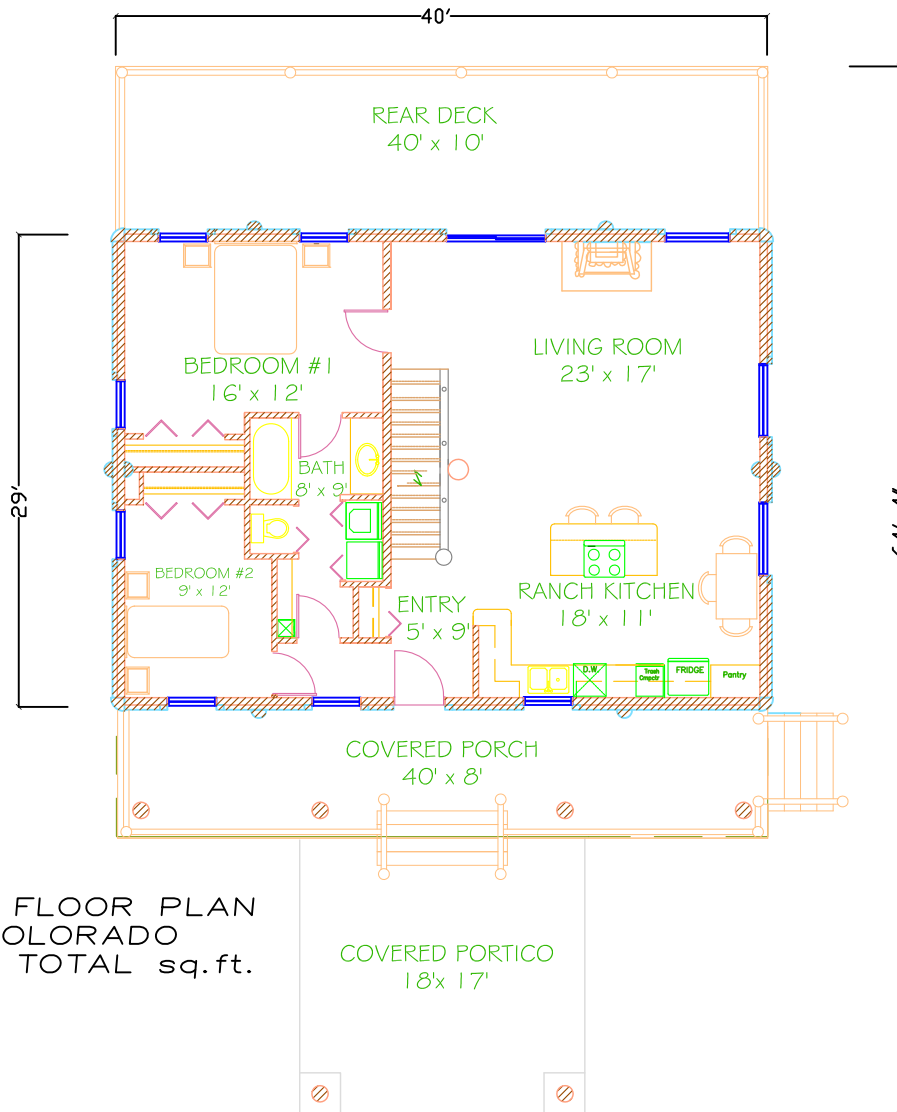

SECOND FLOOR PLAN
 COLORADO
 1630 TOTAL sq.ft.

MAIN FLOOR PLAN
 COLORADO
 1630 TOTAL sq.ft.

SHEET
 1 of 1
 PLAN
 12

GREEN SENSE BUILDER, INC.
 101 W. McKnight Way Suite B4
 Grass Valley, CA 95949
 Tel: 530-477-1504

P1630-B3
 Colorado

© Copyright 2011

FRONT ELEVATION

REAR ELEVATION

SHEET
1 of 1
PLAN
12

GREEN SENSE BUILDER, INC.
101 W. McKnight Way Suite B4
Grass Valley, CA 95949
Tel: 530-477-1504

P1630-B3
Colorado

© Copyright 2011