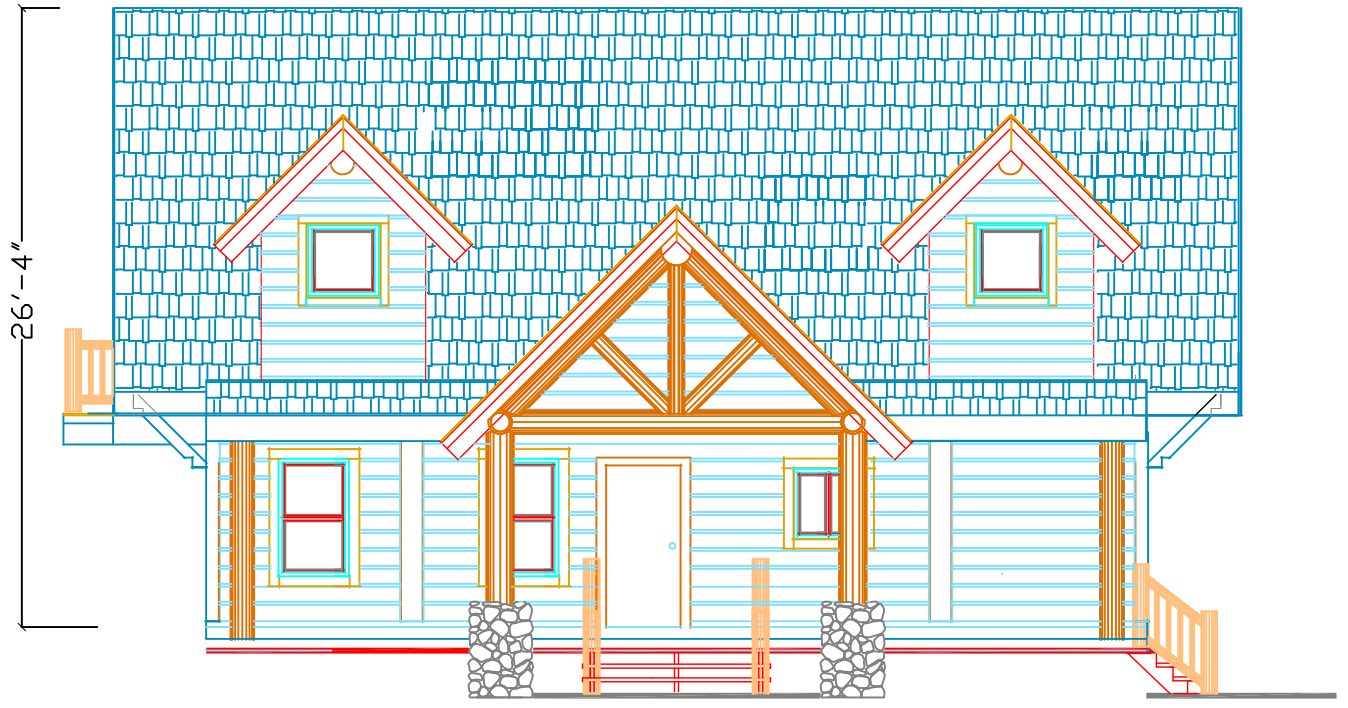

SECOND FLOOR PLAN
 COLORADO
 1630 TOTAL sq.ft.

MAIN FLOOR PLAN
 COLORADO
 1630 TOTAL sq.ft.

SHEET
 1 of 1
 PLAN
 12

GREEN SENSE BUILDER, INC.
 101 W. McKnight Way Suite B4
 Grass Valley, CA 95949
 Tel: 530-477-1504

P1630-B3
 Colorado

© Copyright 2011

FRONT ELEVATION

REAR ELEVATION

SHEET
1 of 1
PLAN
12

GREEN SENSE BUILDER, INC.
101 W. McKnight Way Suite B4
Grass Valley, CA 95949
Tel: 530-477-1504

P1630-B3
Colorado

© Copyright 2011