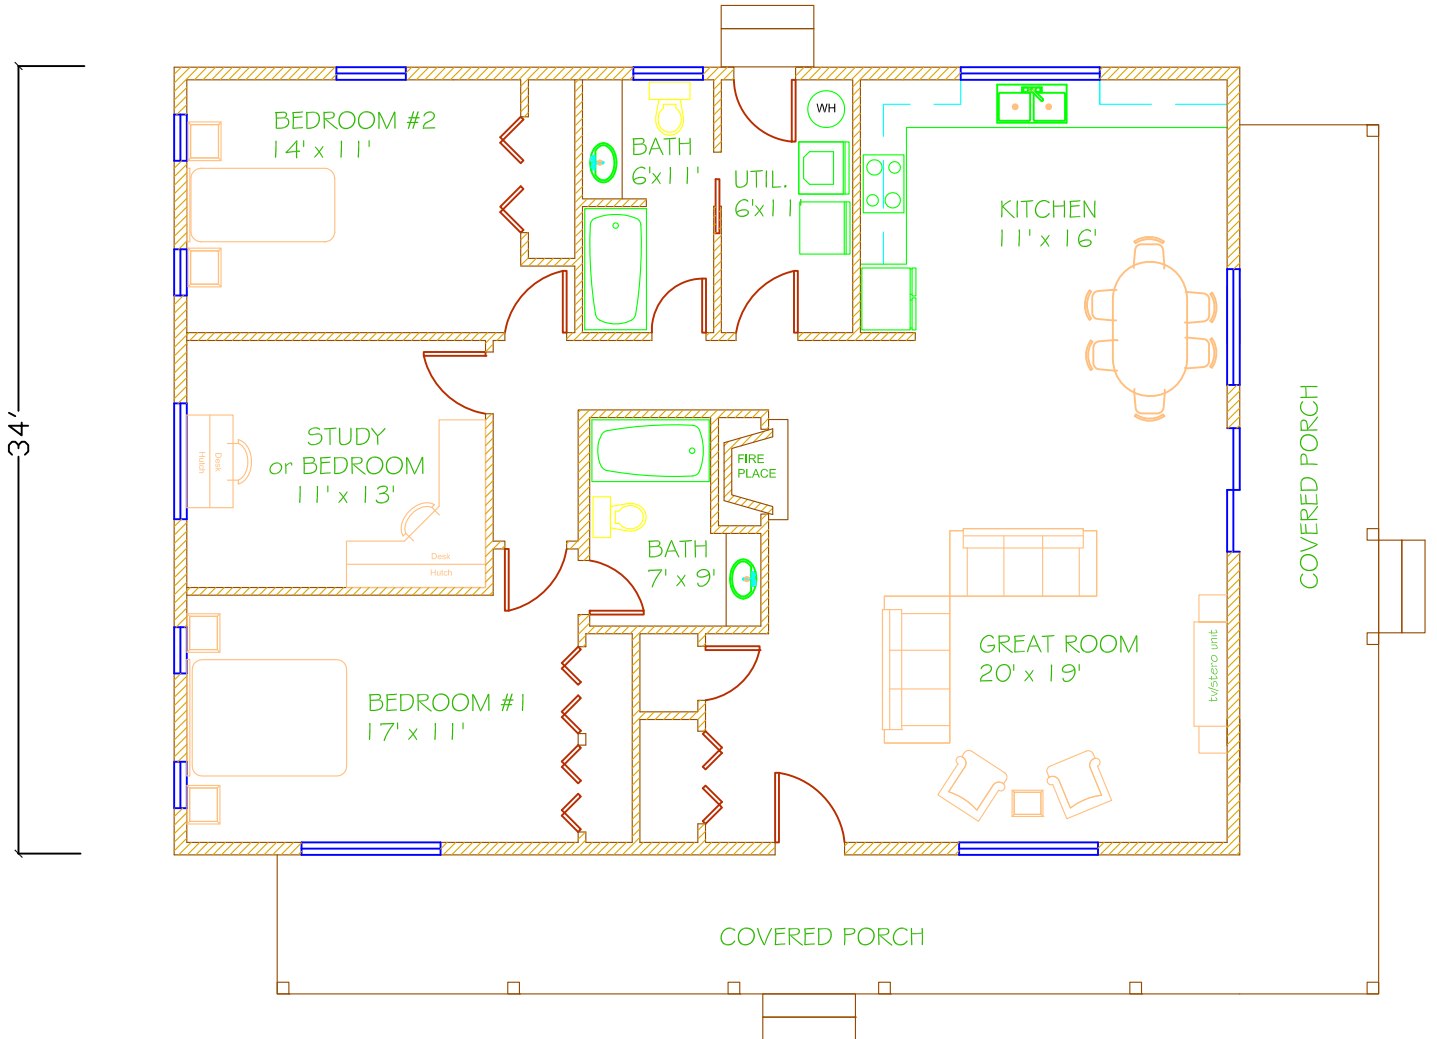

46'

EAGLE VALLEY 1564 sq. ft.

SHEET
1 of 1
PLAN
10

GREEN SENSE BUILDER, INC.
101 W. McKnight Way Suite B4
Grass Valley, CA 95949
Tel: 530-477-1504

P1564-B3
Eagle Valley

© Copyright 2011