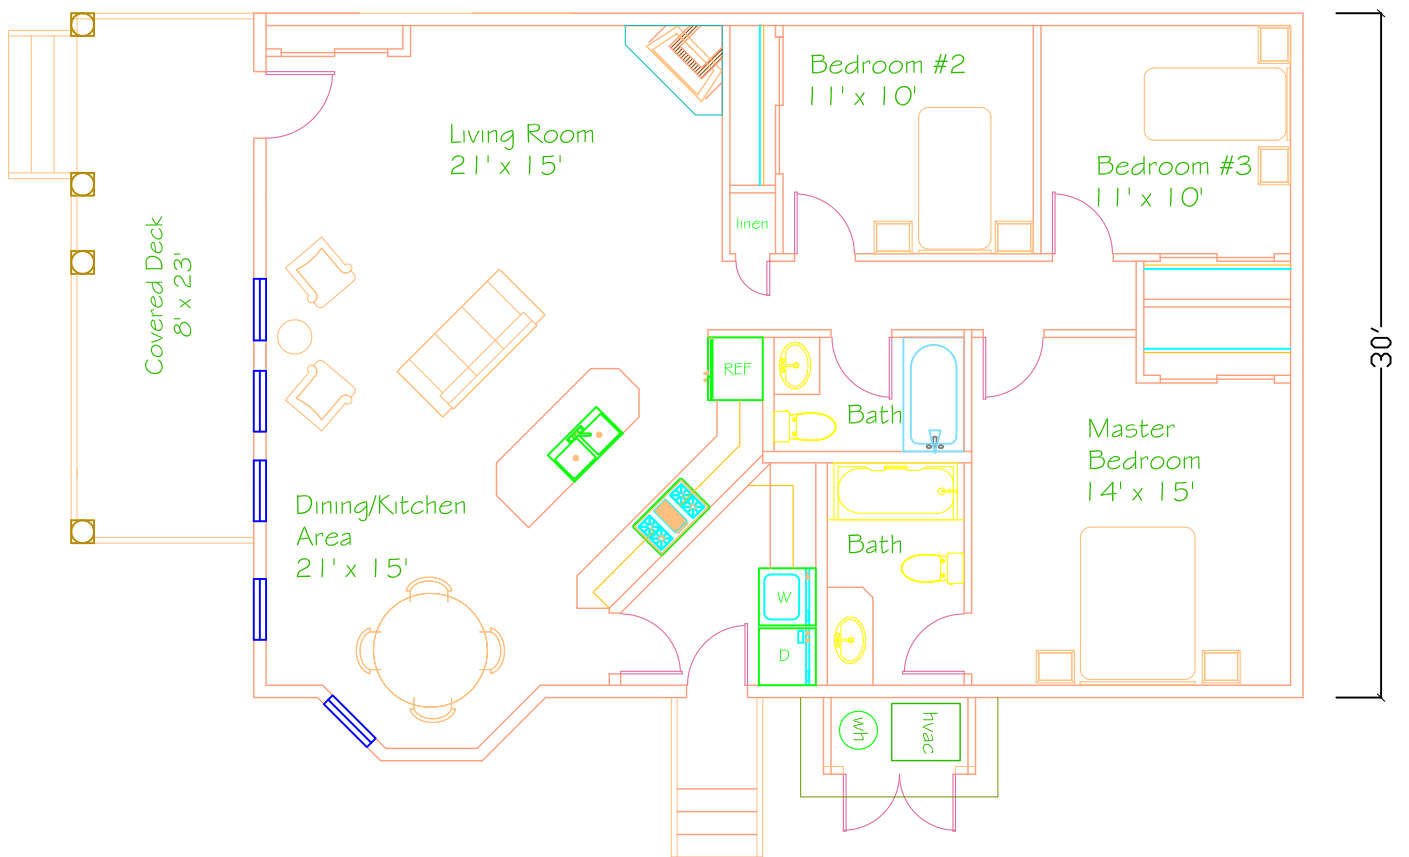

46'

Mountain View 1400 sq.ft.

SHEET
1 of 1
PLAN
09

GREEN SENSE BUILDER, INC.
101 W. McKnight Way Suite B4
Grass Valley, CA 95949
Tel: 530-477-1504

P1400-B3
Mountain View

© Copyright 2011